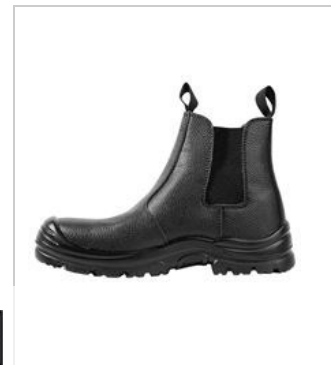

# JB'S ROCK FACE ELASTIC SIDED BOOT 9G7

Available Colours:

Black

Details

- > Split cow leather embossed
- > Sole: Dual density PU injection
- > Elastic sides
- > Polyester mesh lining
- > Removable EVA insock
- > 200J impact resistant steel toe cap
- > Toe protection with kick lug and rare heel kick off lug
- > Shock absorbent heel
- > Oil resistant, anti-static sole
- > SRC slip resistant sole
- > Individually boxed, carton of 5
- > Meets AS/NZS 2210.3:2009 Certified by BSI BMP No 702610