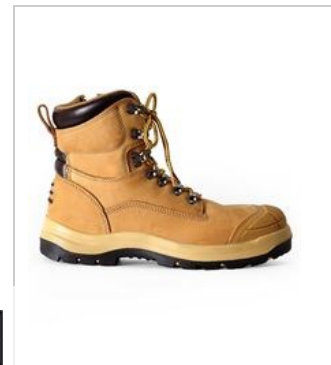

JB'S ROADTRAIN LACE UP BOOT

9FO

Available Colours:

Black

Wheat

Details

- > Dual density Nitrile Rubber/PU sole construction
- > Removable extra thick PU insock
- > SRC slip resistant and Anti-static sole
- > Fuel and Oil resistant, Non-marking sole
- > Flex zone technology
- > 200J impact resistant composite toe cap and TPU toe cover
- > Out sole heat resist to 300 degrees Celsius
- > Individually boxed, carton of 5
- > Meets AS 2210.3:2019 certified by BSI BMP 622279